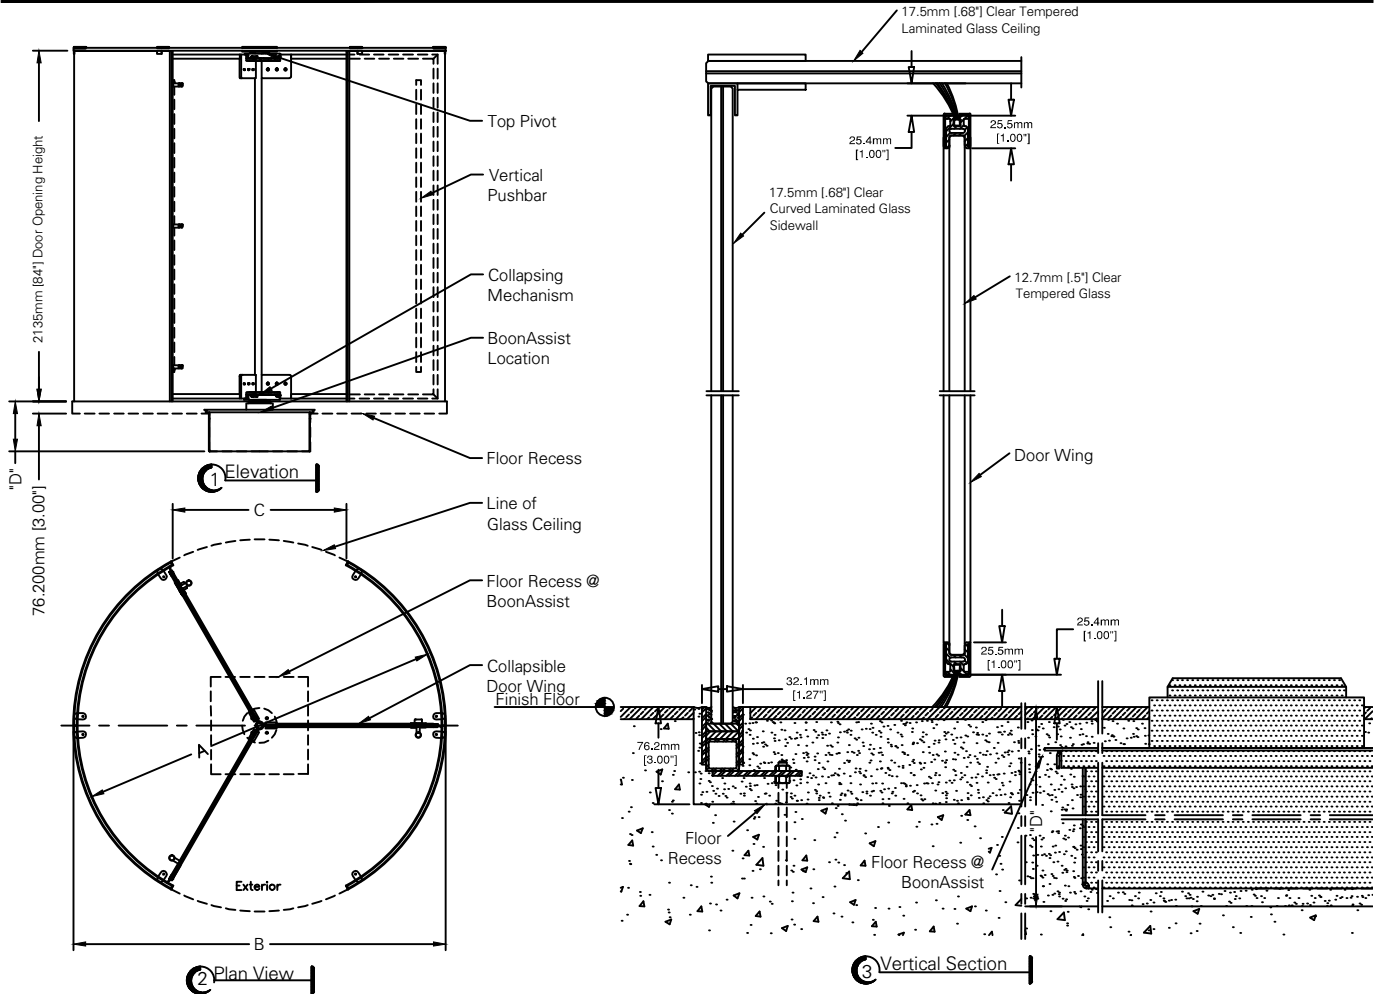

### Standard Door Sizes

Inside Diameter "A"	Outside Netframe "B"	Throat Opening "C"
2133.6mm [84"]	2184.4mm [86"]	1014.4mm [39.94"]
2286mm [90"]	2336.8mm [92"]	1085.9mm [42.75"]
2438.4mm [96"]	2489.2mm [98"]	1158.9mm [45.63"]
2590.8mm [102"]	2641.6mm [104"]	1231.9mm [48.5"]
2743.2mm [108"]	2794mm [110"]	1304.9mm [51.38"]
2895.6mm [114"]	2946.4mm [116"]	1378mm [54.25"]
3048mm [120"]	3098.8mm [122"]	1451mm [57.13"]

### Options:

- 120V Lights/Controls Power Requirements
- Extended Door Heights 2135-3048mm HUC (84-110") (Contact Factory)
- D: 280mm (11") Recessed For Flush Mount BoonAssist  
310mm (12.31") Recessed For Under Floor Mount

### Installation:

Door Installed Recessed in Floor  
 Floor Must Be Dead Level.  
 Door Ties to Adjacent Storefront or Curtain-wall System for Lateral Stability.  
 Adjacent Construction Not to Bear Down on any Part of Revolving Door.