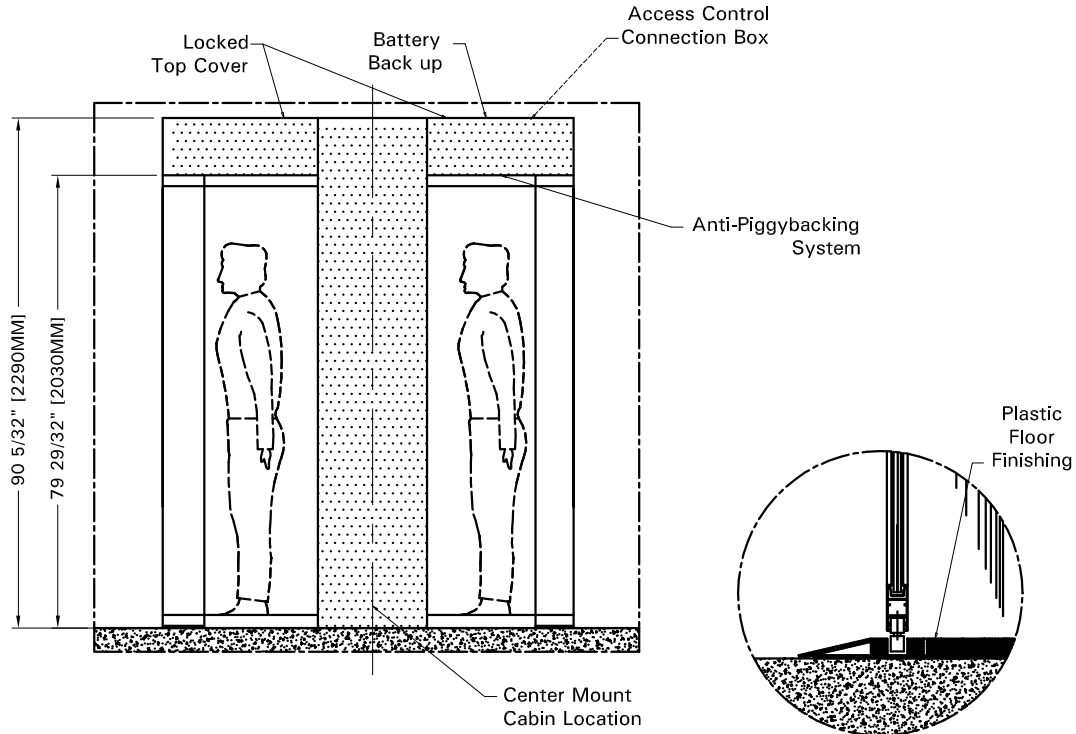

TAP-250 MULTIPURPOSE/ADA SECURITY PORTAL

② Front Elevation

Surface Mount Detail

① Plan VIEW

Options:

- SEP-SPALC: Large Alcove, Small Alcove.
- Stainless Steel Top Cover.

Installation:

- Floor Must be Dead Level.
- Set the Enclosure Base in sealant and anchor securely in place.
- Power Supply from Above.