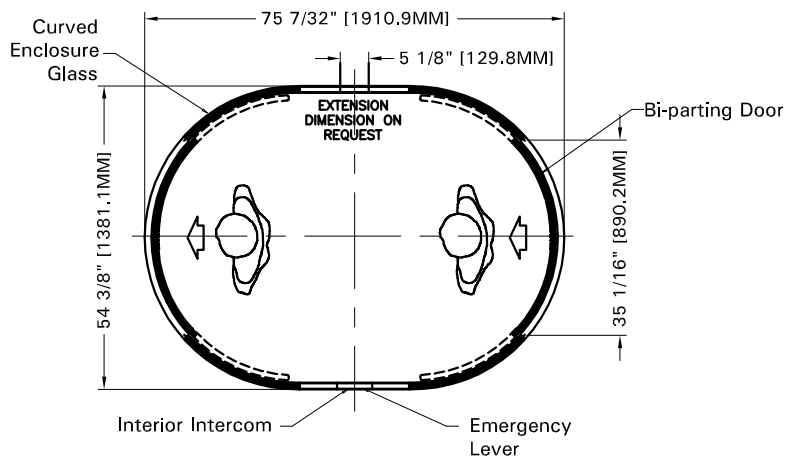

TAP-250 MULTIPURPOSE/ADA SECURITY PORTAL

② Front Elevation

Surface Mount Detail

① Plan VIEW

Options:

- SEP-SPALC: Large Alcove, Small Alcove.
- Stainless Steel Top Cover.

Installation:

- Floor Must be Dead Level.
- Set the Enclosure Base in sealant and anchor securely in place.
- Power Supply from Above.