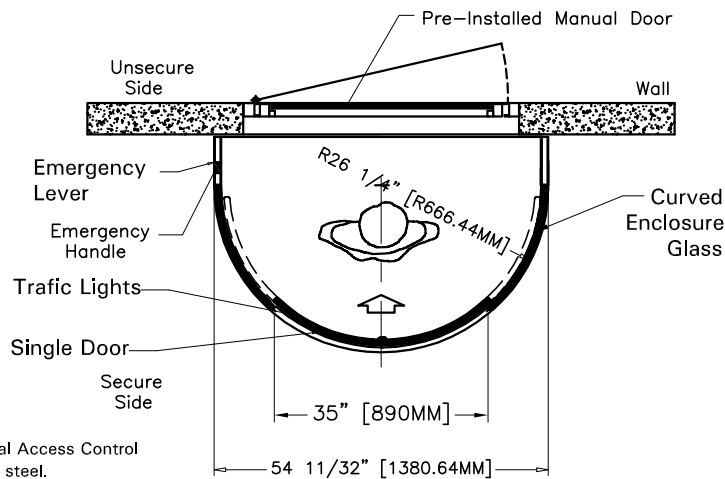

TAP-50 Half Portal Interlocking Door System

② Front Elevation

① Plan View

Options:

- SEP-IHNB, Interior Horizontal Access Control housing / bracket stainless steel.
- SEP-IVNB, Interior Vertical Access Control housing - bracket.
- SEP-STC100, Satin Stainless Steel Top Cover

Installation:

Floor Must be Dead Level.
Set the Enclosure Base in sealant and anchor securely in place.
Power Supply from Above.