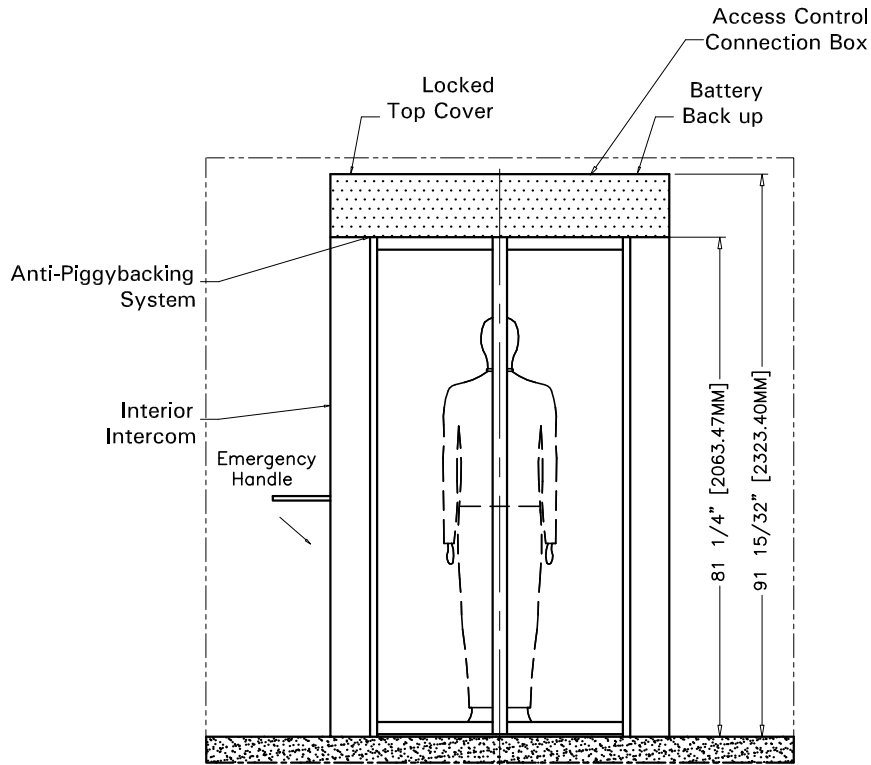

TAP-50 Half Portal Interlocking Door System

② Front Elevation

① Plan View

Options:

- SEP-IHNB, Interior Horizontal Access Control housing / bracket stainless steel.
- SEP-IVNB, Interior Vertical Access Control housing - bracket.
- SEP-STC100, Satin Stainless Steel Top Cover

Installation:

Floor Must be Dead Level.
Set the Enclosure Base in sealant and anchor securely in place.
Power Supply from Above.