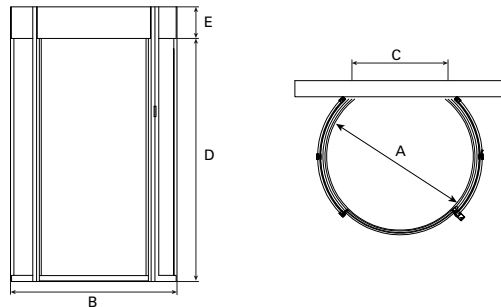

Emergency Egress

During a power loss, a battery back-up enables the door to carry out one last action: the secure side door will close and the nonsecure side door can be manually pushed open as needed. In the event of a fire, both the secure and nonsecure doors will automatically open and remain open until the portal is reset. In case of entrapment during everyday use, the Circlelock Combi includes an interior emergency pushbutton that opens the last active door to allow escape. (Escape route requirements are subject to local regulations.)

Features and Options

Characteristics	Standard	Option
Interior emergency pushbutton	•	
StereoVision® anti-piggybacking system	•	
Fail-safe / fail-lock operation	•	
Surface-mounted on finished floor	•	
Battery backup	•	
Connection to external fire alarm system	•	
Audible user commands	•	
Free exit pushbutton		•
Internal pedestal for biometric reader		•
Pedestal for mounting on computer floor		•

Technical Specifications

Power Supply: 110-240 VAC, 50/60 Hz

Power Consumption

Operating: 65W

Stationary: 45W

Ambient Temperature: -4°F to +122°F

Fuse: External power supply fused with 16A slow

BoonConnect

BoonConnect is an IP-addressable, proprietary software system that provides diagnostic and configuration tools for the technician and facility manager. Users can access door operations and events using devices such as a tablet, laptop or smartphone via secured corporate network.