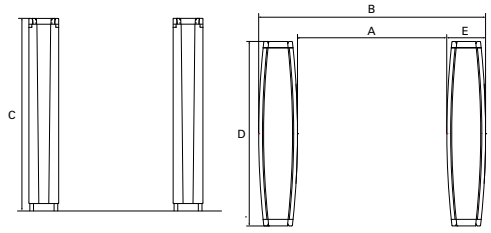

A	B	C	D	E
Passage Width	Overall Width	Unit Height	Unit Length	Unit Width
22" - 36"	34-1/2" - 48-1/2"	40-3/4"	30"	6-1/4"
Capacity / Minute*	# of Barriers	Disabled Access	Type of Traffic	
50-60	0			

* Depending on access control system, in one direction