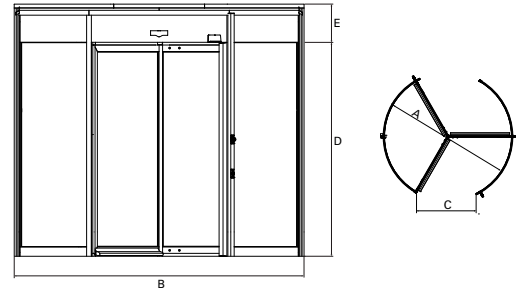

## Dimensions and Specifications

A Diameter	Capacity / Minute	# of Door Wings	B Instal- lation Width	C Throat Opening	D Height Under Canopy	E Canopy Height
6' 6"	2x 20-25	4	6' 9"	4' 3-3/4"	7' 0"-10' 0"	5-7/8"
7' 0"	2x 20-25	3	7' 3"	3' 1-5/8"	7' 0"-10' 0"	5-7/8"
7' 0"	2x 20-25	4	7' 3"	4' 8"	7' 0"-10' 0"	5-7/8"
7' 6"	2x 20-25	3	7' 9"	3' 4-5/8"	7' 0"-10' 0"	5-7/8"
7' 6"	2x 20-25	4	7' 9"	5' 1/4"	7' 0"-10' 0"	5-7/8"
8' 0"	2x 20-25	3	8' 3"	3' 7-5/8"	7' 0"-10' 0"	5-7/8"
8' 0"	2x 20-25	4	8' 3"	5' 4-1/2"	7' 0"-10' 0"	5-7/8"
9' 0"	2x 20-25	3	9' 3"	4' 2-5/8"	7' 0"-10' 0"	5-7/8"
9' 0"	2x 20-25	4	9' 3"	6' 1-3/4"	7' 0"-10' 0"	5-7/8"
9' 9"	2x 20-25	3	10' 0"	4' 7-1/4"	7' 0"-10' 0"	5-7/8"
9' 9"	2x 20-25	4	10' 0"	6' 8-1/4"	7' 0"-10' 0"	5-7/8"